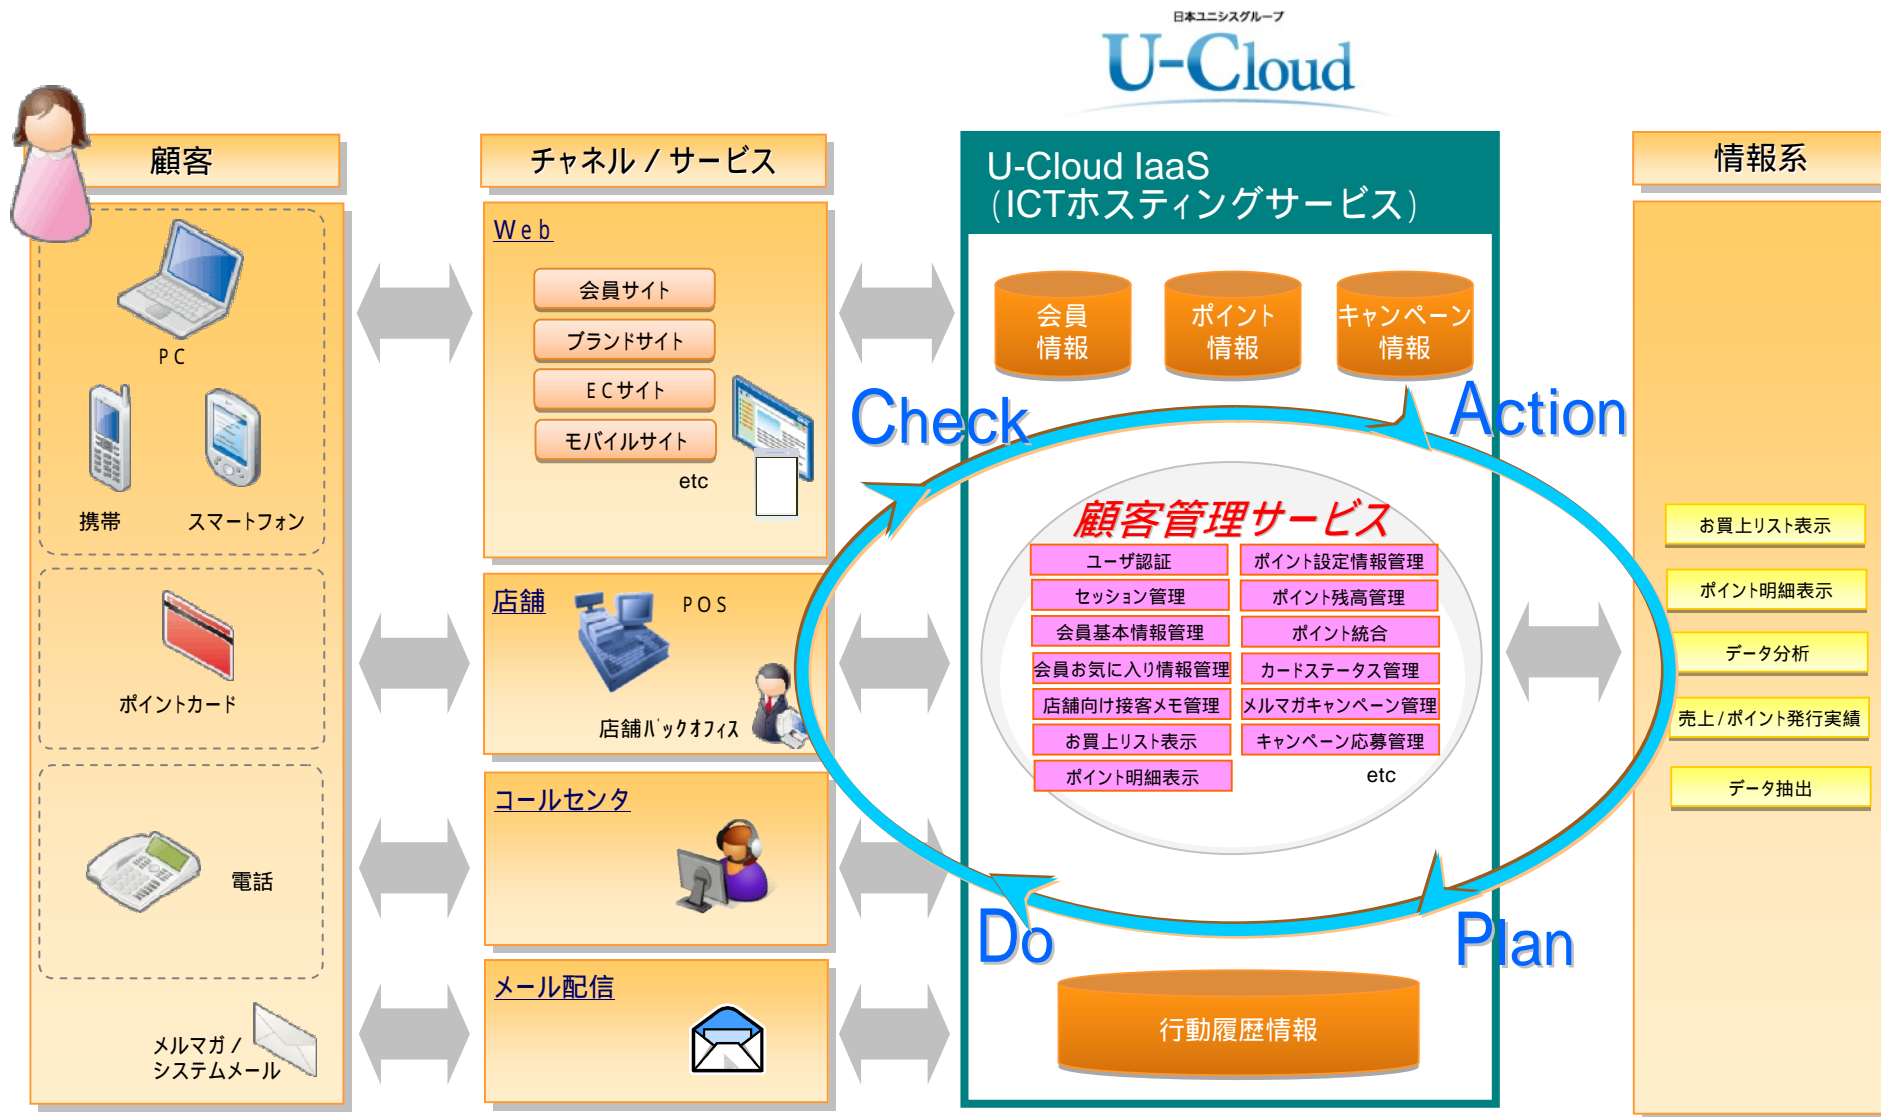

ワールド 顧客管理システム 概要図

ワールド プレミアムクラブ

The image displays the World Premium Club branding. On the left is a large blue square containing a white stylized logo of a hand holding a globe, with the word "WORLD" in white capital letters below it. On the right is a smaller white square containing a blue membership card with a dot pattern. The card has the text "ワールド プレミアムクラブ" at the top, "Premium Club" and the "WORLD" logo at the bottom. Below the card, the text "ご利用いただけます" is written in blue, followed by a blue button with the text "ポイントが貯まる / 使える" in white, and the URL "http://my.world.co.jp" in blue.